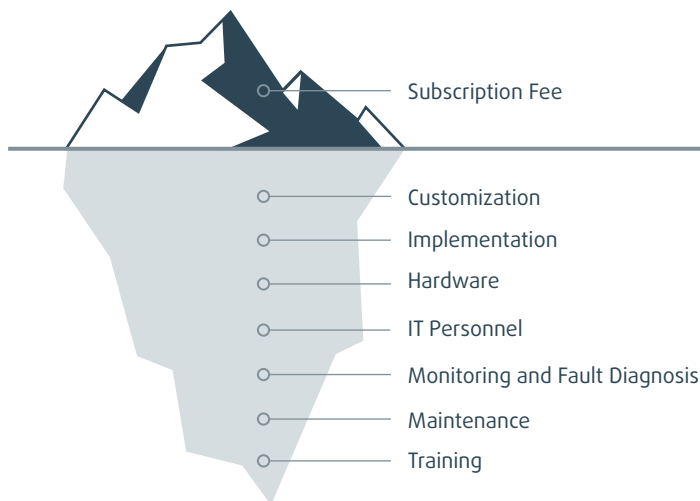

Gain Cloud-Based Additional Benefits

› User Experience

Use Shiftconnector® fully on any device.

› Scalability

Adapt your resources quickly and flexibly to your current requirements – without any extra work for your IT department.

› Cost Reduction

Lower your costs compared to on-premise solutions – without hidden expenses for servers or maintenance.

Total cost of ownership of an on-premise solution